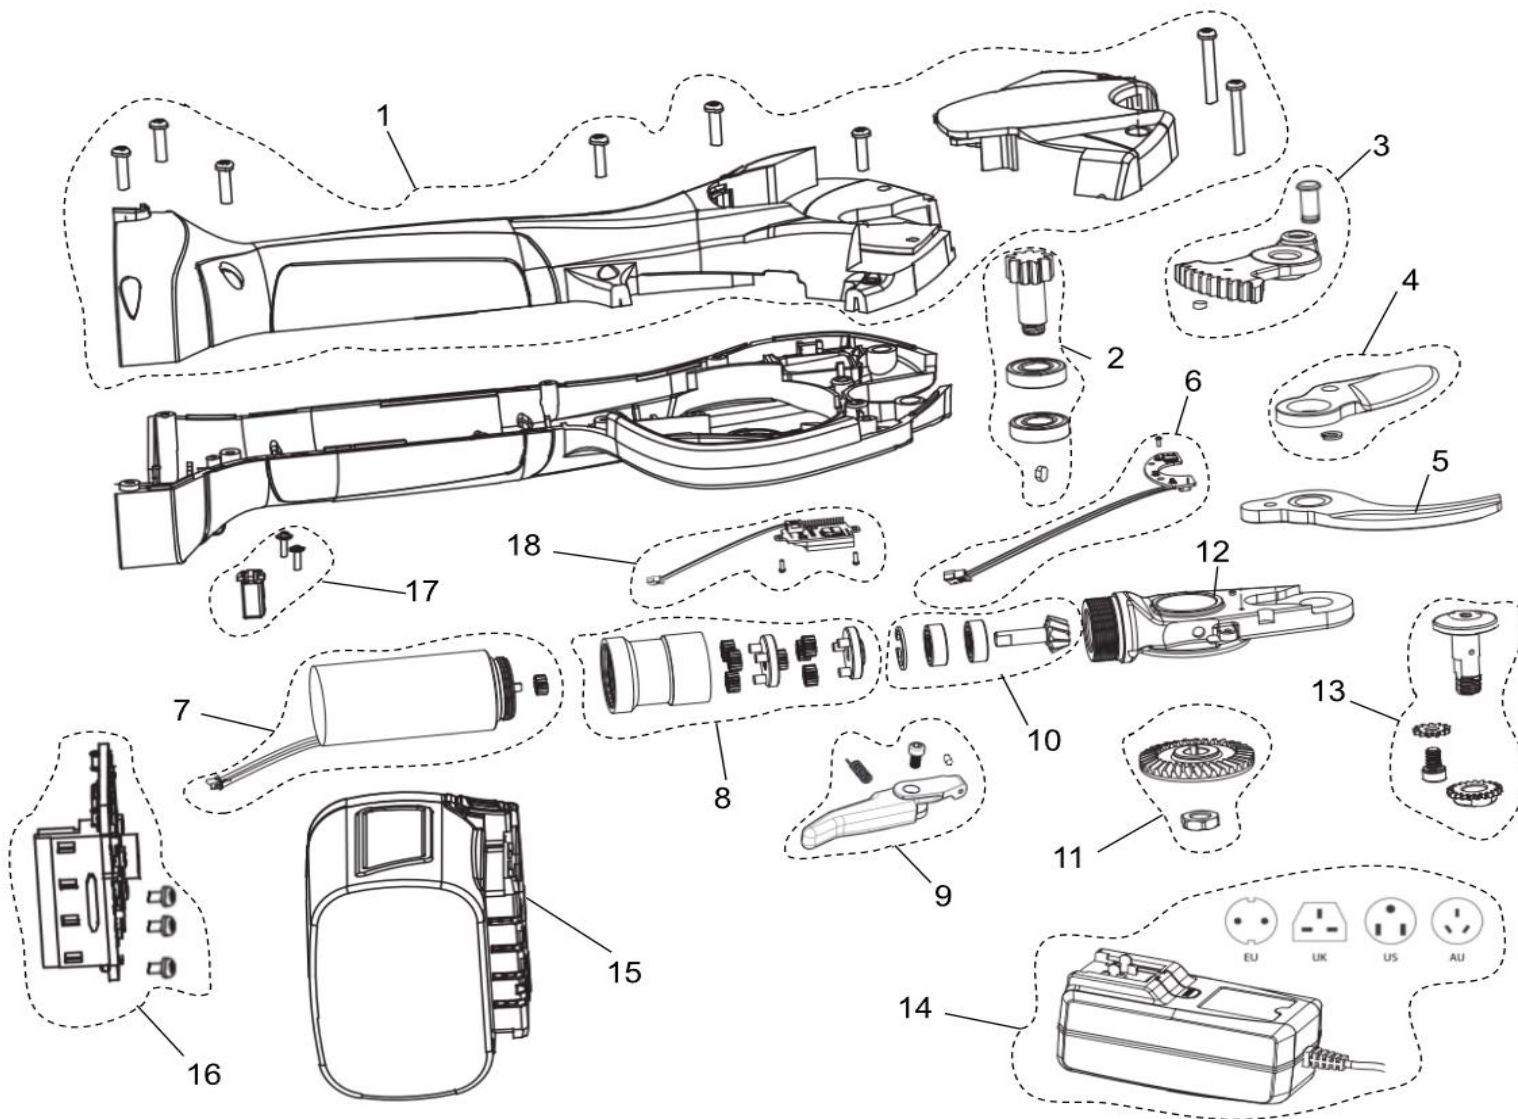

Nº	CODE	DESCRIPTION
1	BCL2501	CASE COVER ASSY
2	BCL2502	DRIVING GEAR ASSY
3	BCL2503	CONICAL RIMA ASSY
4	BCL2504	BLADE ASSY
5	BCL2505	COUNTER BLADE
6	BCL2506	HALL PCB ASSY
7	BCL2507	ENGINE ASSY
8	BCL2508	GEAR BOX ASSY
9	BCL2509	TRIGGER ASSY
10	BCL2510	SMALL BEVEL ASSY
11	BCL2511	BIG SPIRAL BEVEL ASSY
12	BCL2512	MAIN BODY
13	BCL2513	CENTER BOLT ASSY
14	BCL1C5IB	CHARGER
15	BCL1B06IB	BATTERY ASSY
16	BCL2516	MAIN PCB
17	BCL2517	POWER BUTTON ASSY
18	23122003	LCD DISPLAY ASSY

**BAHCO**

**BCL25IB**

Revision: 03

*SNA Europe does not cover the causes over negligence in tool use and/or repair, inadequate care, or abnormal usage conditions. Follow the instructions for proper use, safety, maintenance and servicing given by SNA Europe*

12012022