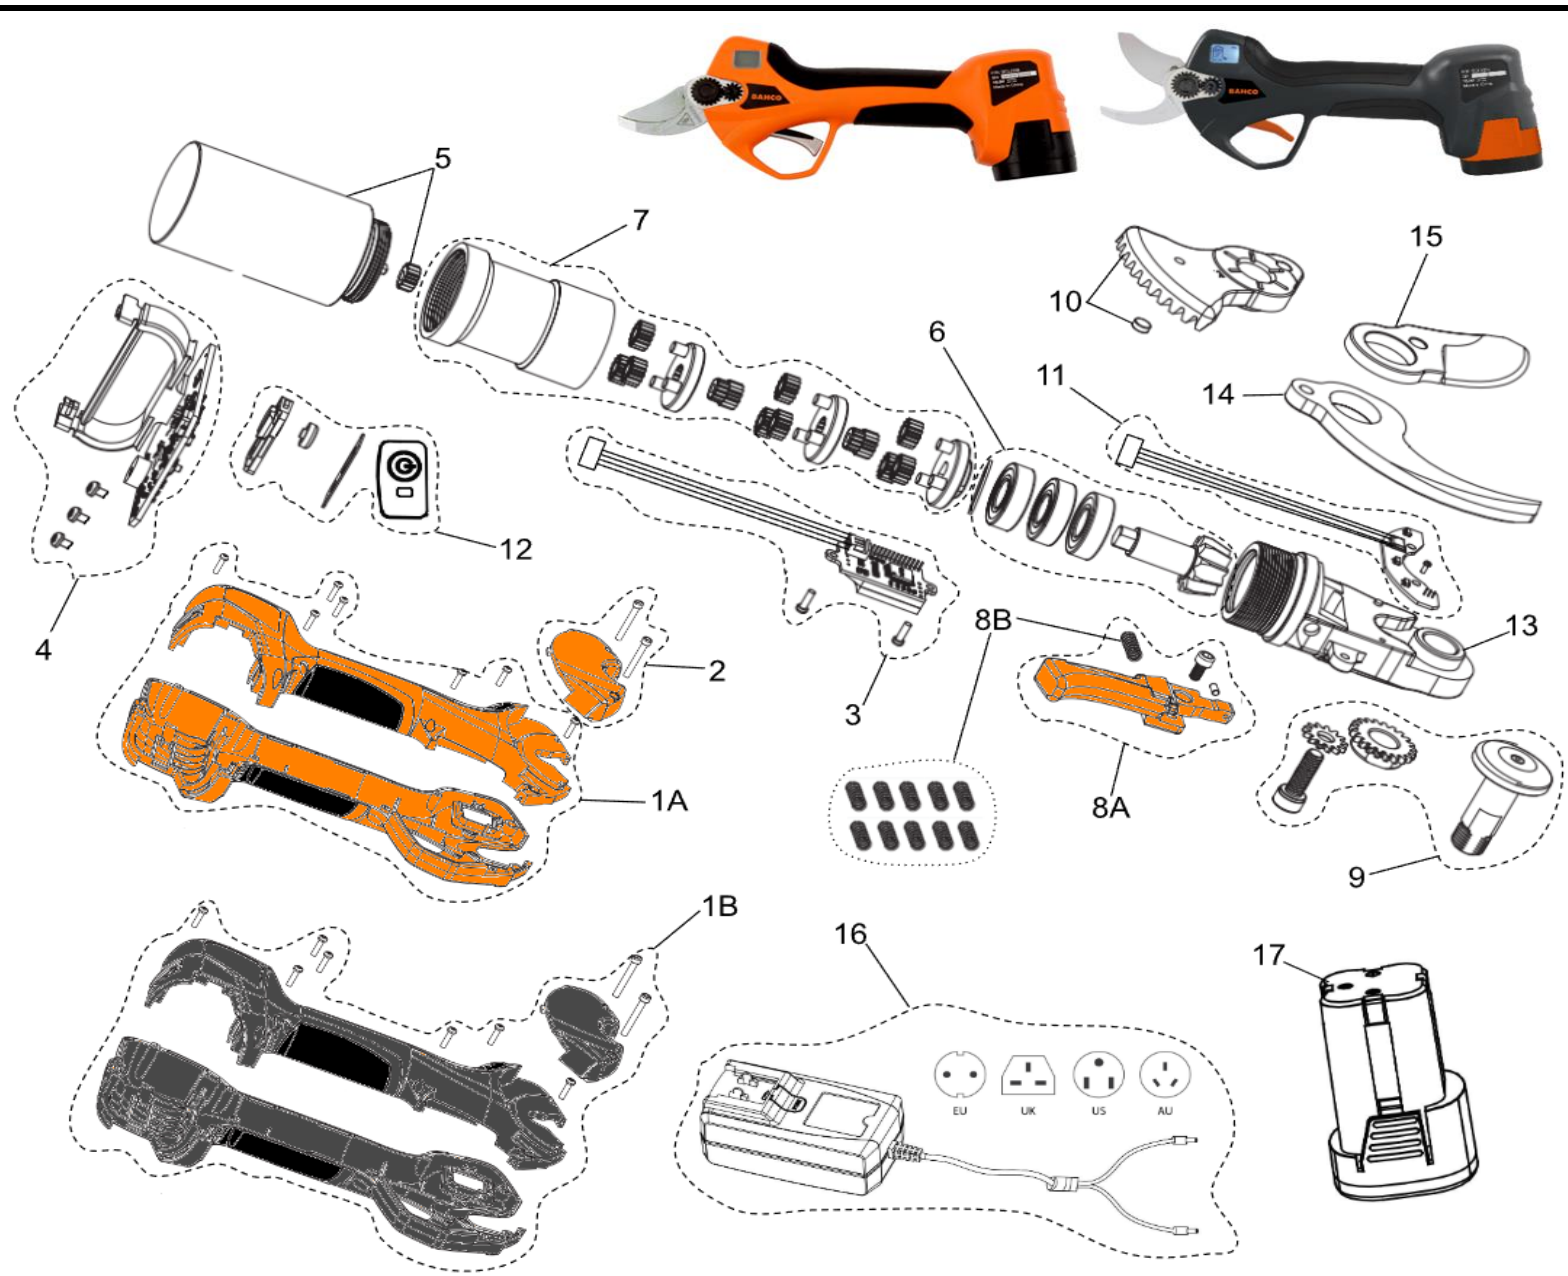

Nº	CODE	DESCRIPTION
1A	23122001	PLASTIC CASE ASSY- ORANGE
1B	BCL20IB16	PLASTIC CASE ASSY- BLACK
2	BCL20IB02	COVER ASSY ORANGE
3	23122003	LCD DISPLAY ASSY
4	23122004	MAIN PCB ASSY
5	23122005	BRUSSLESS MOTOR ASSY
6	23122006	PINION ASSY
7	23122007	GEAR BOX ASSY
8A	BCL20IB17	TRIGGER ASSY - ORANGE
8B	BCL2SPRING	TRIGGER SPRING 10 PCS
9	BCL20IB09	CENTER BOLT ASSY
10	23122010	CONICAL RIM ASSY
11	23122011	CUTTING HEAD PCB ASSY
12	23122012	ON/OFF BUTTON BUTTON ASSY
13	23122013	CUTTIN HEAD FRAME
14	BCL20IB14	COUNTER BLADE
15	BCL20IB15	BLADE
16	BCL1C4IB	BATTERY CHARGER 16.8V 1.42A
17	BCL1B03IB	BATTERY PACK 2.5AH 36WH